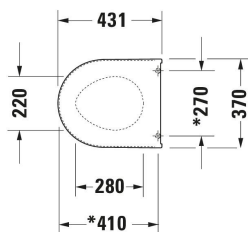

Universal Toilet seat # 0069890000

| < 370 mm > |

Toilet seat	Dimension	Weight	Order number
Automatic close: Yes, Removable Seat, Hinge material: Stainless steel			
Colors			
00 White Alpin			
Variant			
Shape: D-shaped, White High Gloss, Hinge colour: Stainless steel, Wrap over	370x43 mm	2.100 kg	0069890000
Suitable products			
Wall-mounted toilet Flush water quantity: 4,5/3 l, Washdown model, Flushing rim: Closed, Flush principle: washdown model, Outlet drain horizontal, Incl. invisible fixation, Unified Water Label (UWL) Class: 1, 365 x 540 mm	365 x 540 mm		254509
Floorstanding toilet Back to wall version, Flush water quantity: 4,5/3 l, Washdown model, Flushing rim: Closed, Outlet drain: horizontal, Position outlet: Back, Flush principle: washdown model, Length adjustable, Incl. mounting material, Unified Water Label (UWL) Class: 1, 360 x 570 mm	360 x 570 mm		213909
Toilet close-coupled Flush water quantity: 4,5/3 l, Washdown model, Flushing rim: Closed, Outlet drain: horizontal, Position outlet: Back, Incl. cistern: No, Flush principle: washdown model, For bowl mounted cistern, Length adjustable, Incl. mounting material, Unified Water Label (UWL) Class: 1, 370 x 630 mm	370 x 630 mm		213809
Floorstanding toilet Back to wall version, Washdown model, Flushing rim: Closed, Outlet drain: horizontal, Position outlet: Back, Flush principle: washdown model, Incl. mounting material, Unified Water Label (UWL) Class: 1, 370 x 570 mm	370 x 570 mm		212809
Wall-mounted toilet Flush water quantity: 4,5/3 l, Washdown model, Flushing rim: Closed, Flush principle: washdown model, Outlet drain horizontal, Incl. invisible fixation, Unified Water Label (UWL) Class: 1, 365 x 540 mm	365 x 540 mm		253409
Toilet close-coupled Flush water quantity: 4,5/3 l, Washdown model, Flushing rim: Closed, Outlet drain: horizontal, vertical, Position outlet: Back, Incl. cistern: No, Flush principle: extractor/siphon jet, For bowl mounted cistern, Length adjustable, Incl. mounting material, Unified Water Label (UWL) Class: 1, 370 x 630 mm	370 x 630 mm		214509