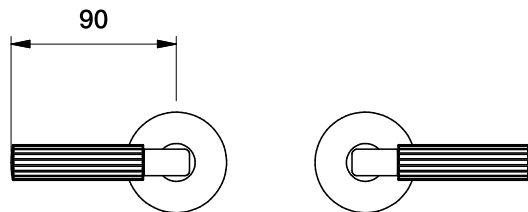

Brodware

VIENNA WALL TAPS

1.6449.00.0.XX

DIMENSIONS

Front view:

Side view:

Top view:

XX suffix indicated finish - **see website for colour code**
Dimensions subject to change without notice
All dimensions are approximate