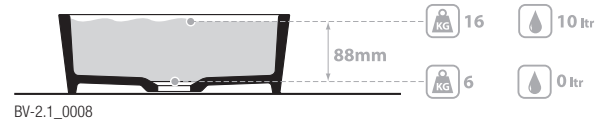

Edge 45 VB-EDG-45-NO

Top view

Side view

Front view

Section AA

BV-2.1_0008

Recommended wastes: K-20-xx / K-25-xx

*All measurements subject to +/-5% tolerance