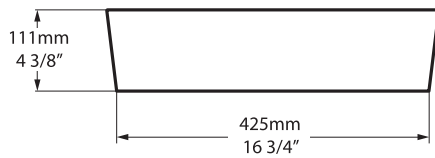

Edge 45 VB-EDG-45-NO

Top view

Side view

Front view

Section AA

BV-2.1_0008

Recommended wastes: K-20-xx / K-25-xx

*All measurements subject to +/-5% tolerance