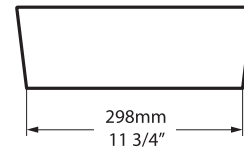

Edge 45 VB-EDG-45-NO

Top view

Side view

Front view

Section AA

BV-2.1_0008

Recommended wastes: K-20-xx / K-25-xx

*All measurements subject to +/-5% tolerance