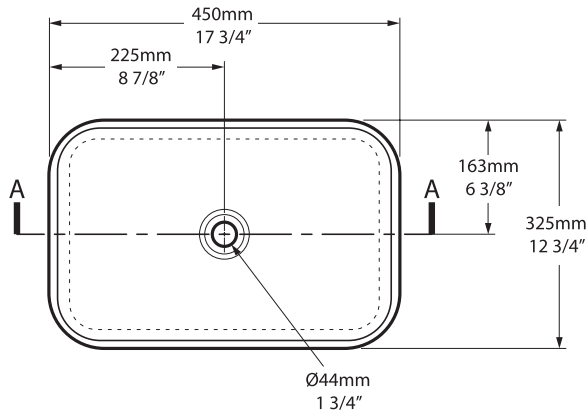

Edge 45 VB-EDG-45-NO

Top view

Side view

Front view

Section AA

BV-2.1_0008

Recommended wastes: K-20-xx / K-25-xx

*All measurements subject to +/-5% tolerance