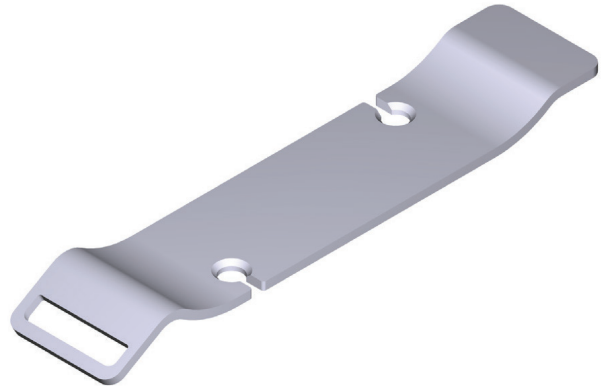

**DESCRIPTION**

- Recommended for the Amalfi, Amiata 1650, Barcelona 1700, Corvara, ios, Marlborough, Terrassa, Toulouse 1800, Warndon and Worcester

**FINISH**

- Black, Oak, Walnut, White

**WARRANTY**

- Visit vandabaths.com for more information

**SPECIFICATIONS**

**TOMBOLO 9**

Contemporary bath rack

**MODELS:**

TOM-09-BLK, TOM-09-OAK,  
TOM-09-WAL, TOM-09-WHT

For care and cleaning, product warranty, and additional information contact:

**US Customers**