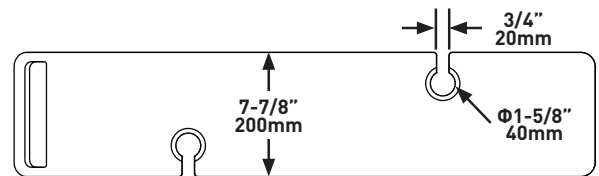

**SPECIFICATIONS**

**TOMBOLO 9**

Contemporary bath rack

**MODELS:**

TOM-09-BLK, TOM-09-OAK,  
TOM-09-WAL, TOM-09-WHT

For care and cleaning, product warranty, and additional information contact:

**US Customers**