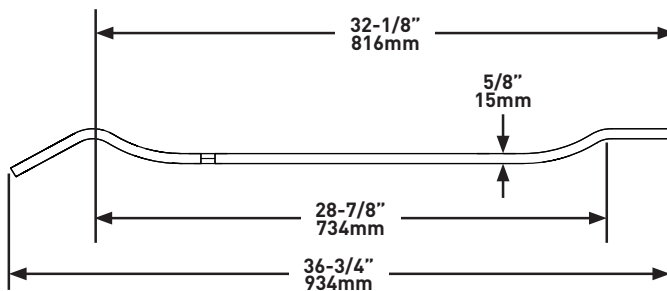

**SPECIFICATIONS**

**TOMBOLO 9**

Contemporary bath rack

**MODELS:**

TOM-09-BLK, TOM-09-OAK,  
TOM-09-WAL, TOM-09-WHT

For care and cleaning, product warranty, and additional information contact:

**US Customers**