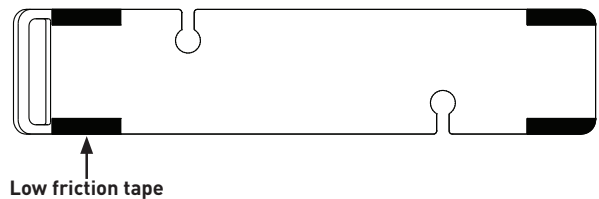

**SPECIFICATIONS**

**TOMBOLO 9**

Contemporary bath rack

**MODELS:**

TOM-09-BLK, TOM-09-OAK,  
TOM-09-WAL, TOM-09-WHT

For care and cleaning, product warranty, and additional information contact:

**US Customers**