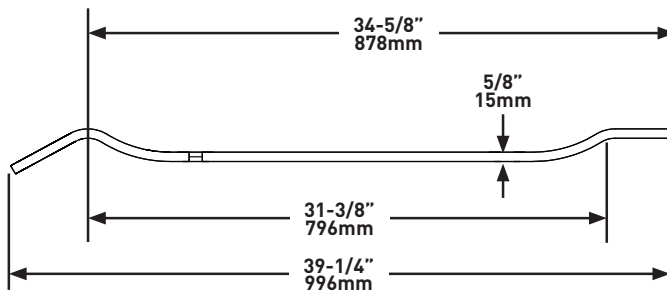

For care and cleaning, product warranty, and additional information contact:

US Customers

U.S.A.
houseofrohl.com/support
1-800-777-9762

Canadian Customers

Quebec / Maritimes / Western Canada
Québec / Maritimes / Ouest Canadien
Quebec / Maritimos / Canada Occidental
houseofrohl.ca/support
1-866-473-8442

EMEA Customers

United Kingdom
www.houseofrohl.uk
+44 (0) 1952 221 100