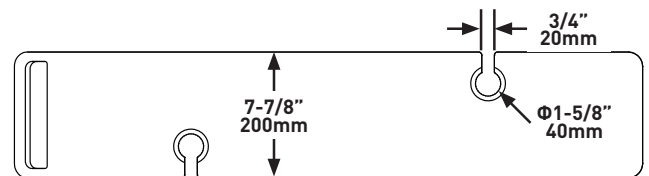

For care and cleaning, product warranty, and additional information contact:

US Customers

U.S.A.
houseofrohl.com/support
1-800-777-9762

Canadian Customers

Quebec / Maritimes / Western Canada
Québec / Maritimes / Ouest Canadien
Quebec / Maritimos / Canada Occidental
houseofrohl.ca/support
1-866-473-8442

EMEA Customers

United Kingdom
www.houseofrohl.uk
+44 (0) 1952 221 100