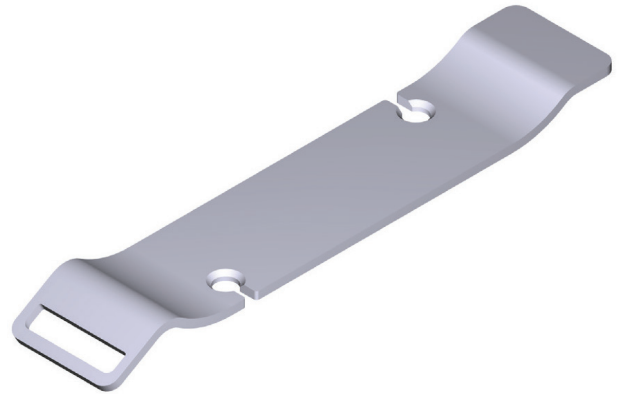

DESCRIPTION

- Recommended for the Barcelona 1800, Barcelona Classic, Napoli and Radford

FINISH

- Black, Oak, Walnut, White

WARRANTY

- Visit vandabaths.com for more information

SPECIFICATIONS

TOMBOLO 11

Contemporary bath rack

MODELS:

- TOM-11-BLK, TOM-11-OAK,
TOM-11-WAL, TOM-11-WHT

For care and cleaning, product warranty, and additional information contact:

US Customers

U.S.A.
houseofrohl.com/support
1-800-777-9762