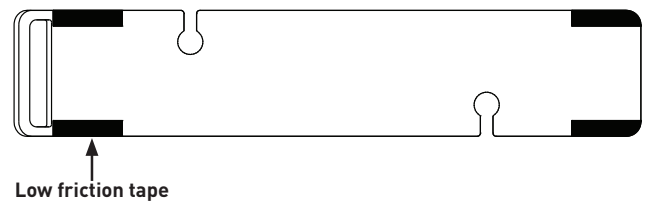

For care and cleaning, product warranty, and additional information contact:

US Customers

U.S.A.
houseofrohl.com/support
1-800-777-9762

Canadian Customers

Quebec / Maritimes / Western Canada
Québec / Maritimes / Ouest Canadien
Quebec / Maritimos / Canada Occidental
houseofrohl.ca/support
1-866-473-8442

EMEA Customers

United Kingdom
www.houseofrohl.uk
+44 (0) 1952 221 100