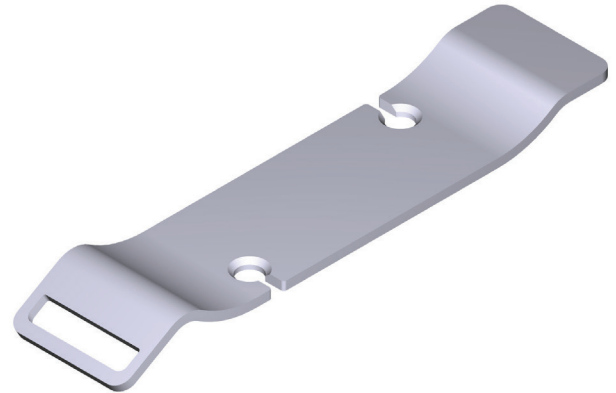

DESCRIPTION

- Recommended for the Amiata 1500, Barcelona 1500, Lussari 1700, Mozzano, Mozzano 2, Toulouse 1500, Vetralla 1500 and Vetralla 1650

FINISH

- Black, Oak, Walnut, White

WARRANTY

- Visit vandabaths.com for more information

SPECIFICATIONS

TOMBOLO 8

Contemporary bath rack

MODELS:

TOM-08-BLK, TOM-08-OAK,
TOM-08-WAL, TOM-08-WHT